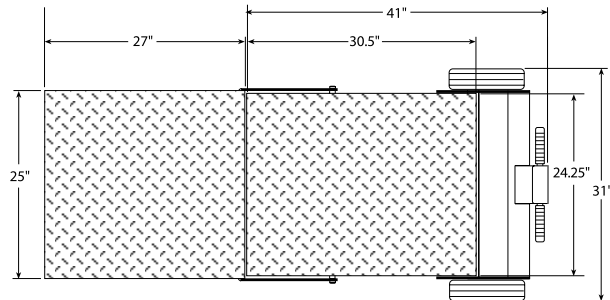

DeckHand *Portable Scale*

Approvals

Standard Features

- Mild or stainless steel frame, base, and mast
- 500 lb, 1,000 lb, 2,000 lb capacity
- One-person portability
- Large rubber wheels simplify movement on uneven floors
- Aluminum load cells (2)
- Treaded top plate
- Standard indicator mount with integral handles for the IQ plus 355, IQ plus 390-DC, IQ plus 510, IQ plus 590-DC, IQ plus 710, IQ plus, and IQ 700.

HEIGHT:

Weighing platter: 4.5" H when in weigh mode

COLUMN HEIGHT:

59"

APPROVALS:

NTEP-certified, CC# 98-004, Class III, 2500d
Measurement Canada approved, AM-5218

WARRANTY:

One-year limited warranty

Please refer to indicator section for IQ plus 590-DC specifications

DeckHand *Rough-n-Ready System*

Approvals

See page I-8 for Indicator specifications.

Standard Features

- Mild steel wheeled frame, base, and mast
- 500 lb, 1,000 lb, 2,000 lb capacity
- One-person portability
- Large rubber wheels simplify movement on uneven floors
- Aluminum load cells (2)
- Treaded top plate
- Package includes: Mild steel DeckHand Portable Scale and IQ plus 590-DC indicator
- Battery life 40 hours continuous
- Factory-wired and calibrated

DeckHand & DeckHand *Rough-n-Ready* System

Specifications (continued)

DECKHAND PORTABLE SCALE — SCALE ONLY

PART #	MODEL	OVERALL SIZE (W x L x H)	CAPACITY	EST. SHIP WT
Mild Steel				
41293	DH-500	31" x 41" x 4.5"	500 lb (226.8 kg)	336 lb (152 kg)
41294	DH-1000	31" x 41" x 4.5"	1,000 lb (453.6 kg)	356 lb (161 kg)
41295	DH-2000	31" x 41" x 4.5"	2,000 lb (907.2 kg)	373 lb (169 kg)
Stainless Steel				
41296	DH-500	31" x 41" x 4.5"	500 lb (226.8 kg)	336 lb (152 kg)
41297	DH-1000	31" x 41" x 4.5"	1,000 lb (453.6 kg)	356 lb (161 kg)
41298	DH-2000	31" x 41" x 4.5"	2,000 lb (907.2 kg)	373 lb (169 kg)