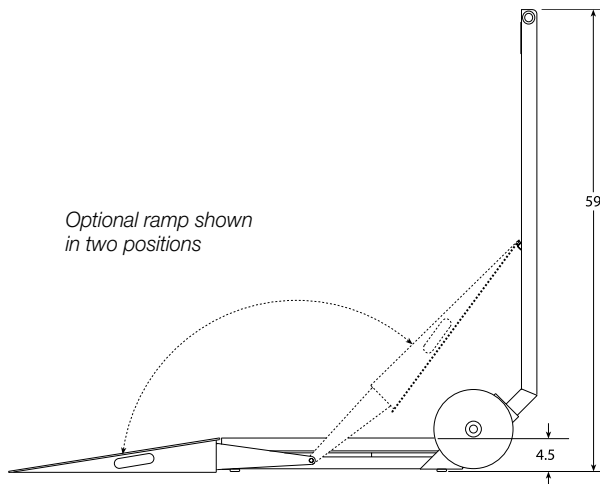

DeckHand *Portable Scale*

Approvals

Standard Features

- Mild or stainless steel frame, base, and mast
- 500 lb, 1,000 lb, 2,000 lb capacity
- One-person portability
- Large rubber wheels simplify movement on uneven floors
- Aluminum load cells (2)
- Treaded top plate
- Standard indicator mount with integral handles for the IQ plus 355, IQ plus 390-DC, IQ plus 510, IQ plus 590-DC, IQ plus 710, IQ plus, and IQ 700.

Specifications

DECKHAND PORTABLE SCALE

END LOAD CAPACITY:

100% end loading

mV/V OUTPUT:

2 mV/V

CABLE LENGTH:

9' 10" (3 m)

Please refer to indicator section for IQ plus 590-DC specifications

DeckHand *Rough-n-Ready System*

Approvals

See page I-8 for Indicator specifications.

Standard Features

- Mild steel wheeled frame, base, and mast
- 500 lb, 1,000 lb, 2,000 lb capacity
- One-person portability
- Large rubber wheels simplify movement on uneven floors
- Aluminum load cells (2)
- Treaded top plate
- Package includes: Mild steel DeckHand Portable Scale and IQ plus 590-DC indicator
- Battery life 40 hours continuous
- Factory-wired and calibrated

DeckHand & DeckHand *Rough-n-Ready* System

Specifications (continued)

DECKHAND PORTABLE SCALE — SCALE ONLY

PART #	MODEL	OVERALL SIZE (W x L x H)	CAPACITY	EST. SHIP WT
Mild Steel				
41293	DH-500	31" x 41" x 4.5"	500 lb (226.8 kg)	336 lb (152 kg)
41294	DH-1000	31" x 41" x 4.5"	1,000 lb (453.6 kg)	356 lb (161 kg)
41295	DH-2000	31" x 41" x 4.5"	2,000 lb (907.2 kg)	373 lb (169 kg)
Stainless Steel				
41296	DH-500	31" x 41" x 4.5"	500 lb (226.8 kg)	336 lb (152 kg)
41297	DH-1000	31" x 41" x 4.5"	1,000 lb (453.6 kg)	356 lb (161 kg)
41298	DH-2000	31" x 41" x 4.5"	2,000 lb (907.2 kg)	373 lb (169 kg)