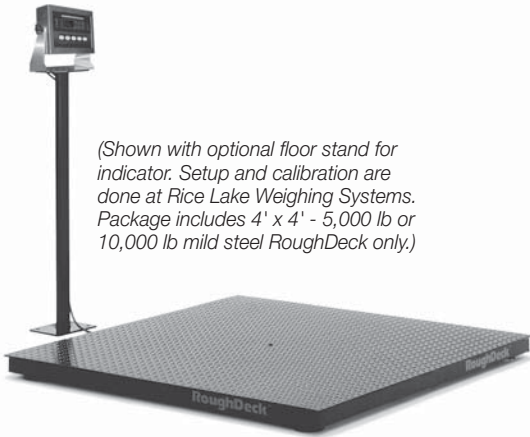

RoughDeck™ Rough-n-Ready System Floor Scale / Indicator Package

(Shown with optional floor stand for indicator. Setup and calibration are done at Rice Lake Weighing Systems. Package includes 4' x 4' - 5,000 lb or 10,000 lb mild steel RoughDeck only.)

Standard Features

- Heavy-duty industrial design
- Structural steel channel frame
- Four NTEP-certified alloy steel, shear beam load cells
- 20 ft SURVIVOR® EL147HE hostile environment load cell cable with quick disconnect
- TuffSeal™ JB4SS Stainless Steel, NEMA 4X j-box with signal trim card
- Rugged diamond deck safety treadplate
- Four adjustable stainless steel SUREFOOT support feet
- Threaded eyebolt hole for easy lifting
- Package configured and calibrated for 5,000 divisions
- Five-year warranty on RoughDeck only with quick disconnect

Choice of 4 Quality Indicators

Refer to indicator section of catalog for complete specifications

Specifications

ROUGHDECK HP FLOOR SCALE

LOAD CELL CAPACITY:

2,500 lb on 5,000 lb bases
4,000 lb on 10,000 lb bases

CABLE LENGTH:

20 ft (6.1 m)

HEIGHT:

3.25 ft (82.6mm) min

WARRANTY:

Five-year limited warranty

ROUGHDECK ROUGH-N-READY SYSTEM

PACKAGE INCLUDES: IQ plus® 355, 420 Plus, IQ plus® 390-DC,
or IQ plus® 590-DC indicator, RoughDeck 4' x 4' floor scale,
20 ft of hostile environment load cell cable and quick disconnect.